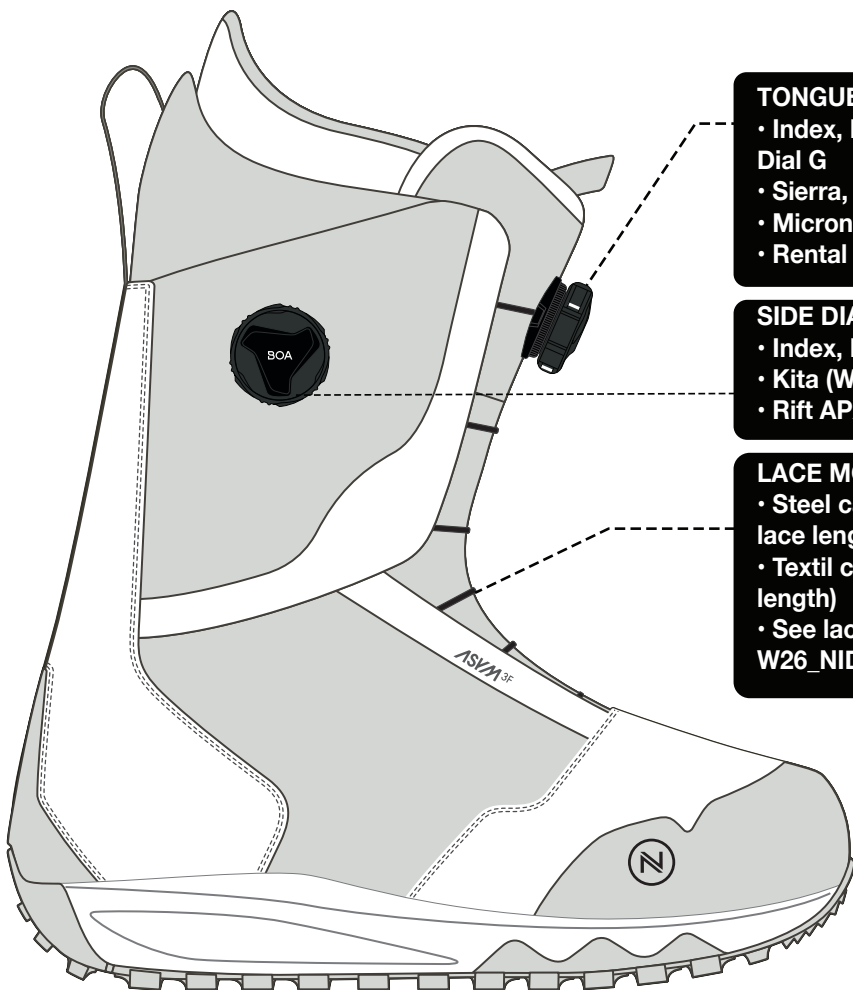

**THE BOA
GUARANTEE**

For Boa-parts, contact Boa directly:
www.theboasystem.com/support

USA: +1.303.455.5126

EU: +43.6232.93080.200

Japan: +81.43.304.6526

Korea: +82.70.4086.9840

China: +86.0755.27856299