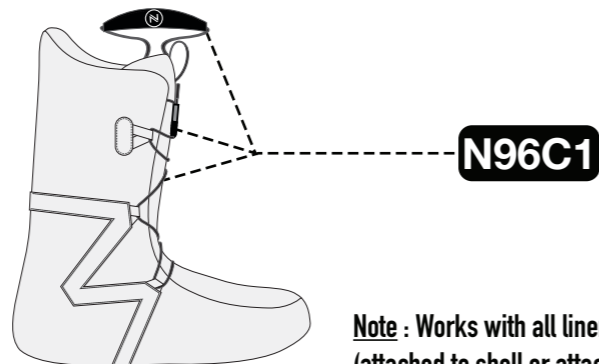

Note : This model is not available as spare part. Please substitute with gold level liner.

Bronze Level Heat Moldable Liner

Original Model: Cascade, Cascade W, Sierra, Sierra W, ANSR Rental

Men's Version (7-14US) : **N01A1**

Women's Version (5.5-10US) : **N01A2**

Lace lock Kit : Lace + Lock + Handle (prs)

Suitable for : Kita, Kita W, Rft, Rift APX Rift W, Altai, Altai W, Cascade, Cascade W, Sierra, Sierra W

Note : Works with all liner cuffs
(attached to shell or attached to liner)